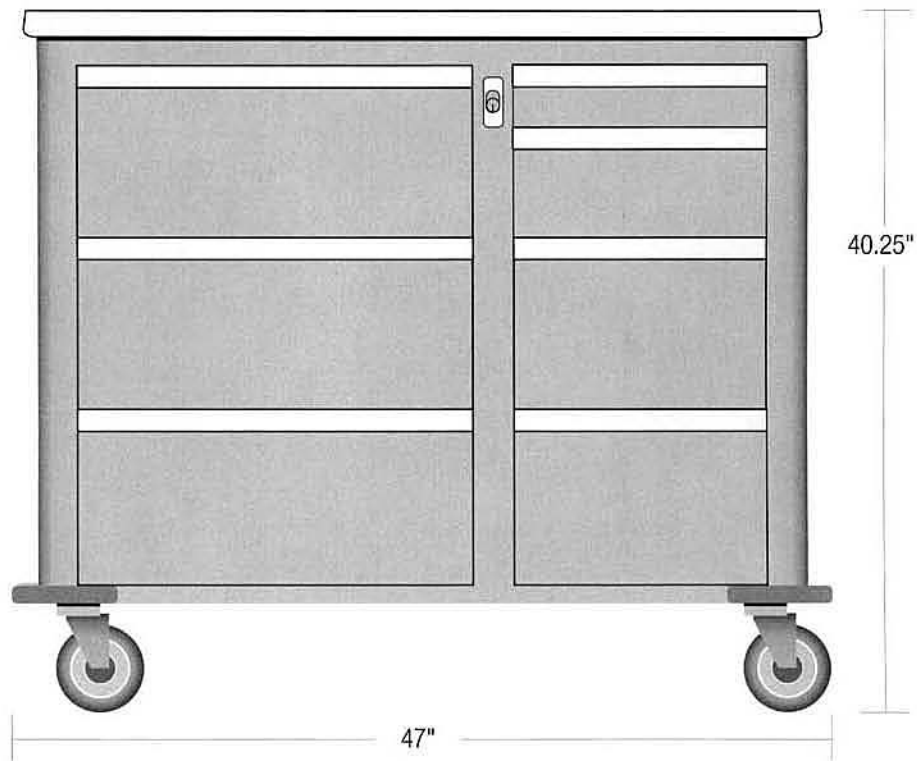

300PC

Capacity up to 300 Punch Cards

Cart Specifications

Cart Base 29" w x 23³/₄" d
 Work Surface Height . . . 40¹/₄" h
 Work Surface Area 26" x 19¹/₂"
 Slide-Out Extension 16" x 16¹/₂"

Drawer Specifications (inside dimensions)

Drawer Specifications (inside dimensions)

1 Drawer 3¹/₄" h x 29¹/₄" w x 17¹/₄" d
 2 Drawers 10¹/₈" h x 29¹/₄" w x 17¹/₄" d
 1 Drawer 6⁵/₈" h x 29¹/₄" w x 17¹/₄" d

600PC

Capacity up to 600 Punch Cards

Cart Specifications

Cart Base 36¹/₄"w x 23³/₄"d
 Work Surface Height . . . 43³/₄"h
 Work Surface Area 33" x 19¹/₂"
 Slide-Out Extension 16" x 16¹/₂"

Drawer Specifications (inside dimensions)

1 Drawer 3¹/₄" h x 29¹/₄" w x 17¹/₄" d
 3 Drawers 10¹/₈" h x 29¹/₄" w x 17¹/₄" d

450PC-XL

Capacity 450+ Punch Cards

Cart Specifications

Cart Base 47" w x 23³/₄" d
 Work Surface Height . . . 40¹/₄" h
 Work Surface Area 43" x 19¹/₂"
 Slide-Out Extension Optional

Drawer Specifications (inside dimensions)