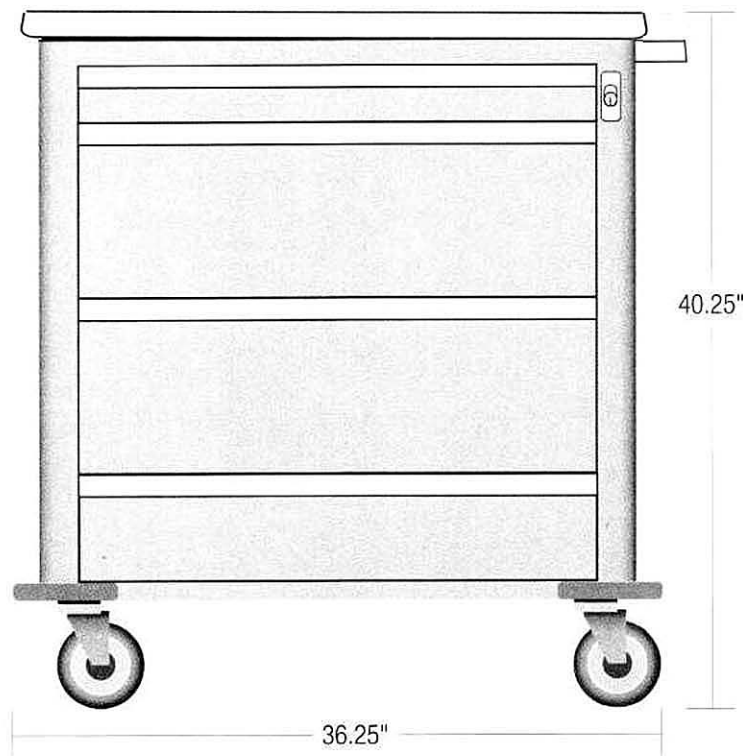

300PC

Capacity up to 300 Punch Cards

Cart Specifications

Cart Base 29" w x 23³/₄" d
 Work Surface Height . . . 40¹/₄" h
 Work Surface Area 26" x 19¹/₂"
 Slide-Out Extension 16" x 16¹/₂"

Drawer Specifications (inside dimensions)

1 Drawer 3¹/₄" h x 22" w x 17¹/₄" d
 2 Drawers 10¹/₈" h x 22" w x 17¹/₄" d
 1 Drawer 6⁵/₈" h x 22" w x 17¹/₄" d

400PC

Capacity up to 400 Punch Cards

Cart Specifications

Cart Base 36¹/₄"w x 23³/₄"d
 Work Surface Height . . . 40¹/₄"h
 Work Surface Area 33" x 19¹/₂"
 Slide-Out Extension 16" x 16¹/₂"

Drawer Specifications (inside dimensions)

1 Drawer 3¹/₄" h x 29¹/₄" w x 17¹/₄" d
 2 Drawers 10¹/₈" h x 29¹/₄" w x 17¹/₄" d
 1 Drawer 6⁵/₈" h x 29¹/₄" w x 17¹/₄" d

600PC

Capacity up to 600 Punch Cards

Cart Specifications

Cart Base 36¹/₄"w x 23³/₄"d
 Work Surface Height . . . 43³/₄"h
 Work Surface Area 33" x 19¹/₂"
 Slide-Out Extension 16" x 16¹/₂"

Drawer Specifications (inside dimensions)

1 Drawer 3¹/₄" h x 29¹/₄" w x 17¹/₄" d
 3 Drawers 10¹/₈" h x 29¹/₄" w x 17¹/₄" d