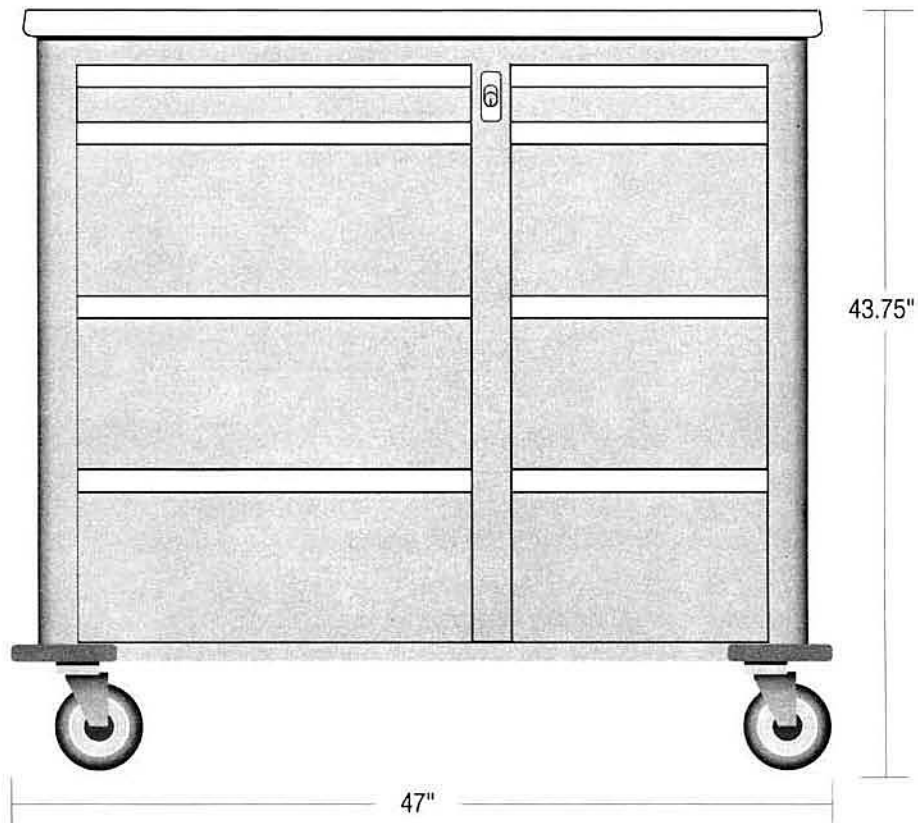

300PC

Capacity up to 300 Punch Cards

Cart Specifications

Cart Base 29" w x 23³/₄" d
 Work Surface Height . . . 40¹/₄" h
 Work Surface Area 26" x 19¹/₂"
 Slide-Out Extension 16" x 16¹/₂"

Drawer Specifications (inside dimensions)

Cart Base 36¹/₄"w x 23³/₄"d
 Work Surface Height . . . 43³/₄"h
 Work Surface Area 33" x 19¹/₂"
 Slide-Out Extension 16" x 16¹/₂"

Drawer Specifications (inside dimensions)

1 Drawer 3¹/₄" h x 29¹/₄" w x 17¹/₄" d
 3 Drawers 10¹/₈" h x 29¹/₄" w x 17¹/₄" d

450PC-XL

Capacity 450+ Punch Cards

Cart Specifications

Cart Base 47" w x 23³/₄" d
 Work Surface Height . . . 40¹/₄" h
 Work Surface Area 43" x 19¹/₂"
 Slide-Out Extension Optional

Drawer Specifications (inside dimensions)

3 Drawers 10¹/₈" h x 22" w x 17¹/₄" d
 1 Drawer 3¹/₄" h x 14³/₄" w x 17¹/₄" d
 1 Drawer 6⁵/₈" h x 14³/₄" w x 17¹/₄" d
 2 Drawers 10¹/₈" h x 14³/₄" w x 17¹/₄" d

600PC-XL

Capacity 600+ Punch Cards

Cart Specifications