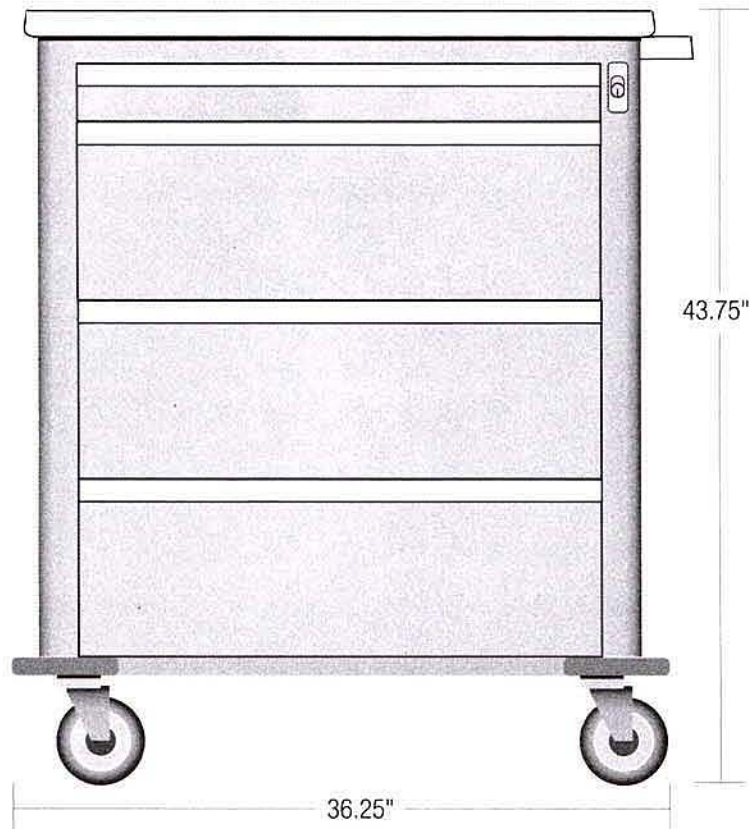

300PC

Capacity up to 300 Punch Cards

Cart Specifications

Cart Base 29" w x 23³/₄" d
 Work Surface Height . . . 40¹/₄" h
 Work Surface Area 26" x 19¹/₂"
 Slide-Out Extension 16" x 16¹/₂"

Drawer Specifications (inside dimensions)

1 Drawer 3¹/₄" h x 22" w x 17¹/₄" d
 2 Drawers 10¹/₈" h x 22" w x 17¹/₄" d
 1 Drawer 6⁵/₈" h x 22" w x 17¹/₄" d

400PC

Capacity up to 400 Punch Cards

Cart Specifications

Cart Base 36¹/₄"w x 23³/₄"d
 Work Surface Height . . . 40¹/₄"h
 Work Surface Area 33" x 19¹/₂"
 Slide-Out Extension 16" x 16¹/₂"

Drawer Specifications (inside dimensions)

1 Drawer 3¹/₄" h x 29¹/₄" w x 17¹/₄" d
 2 Drawers 10¹/₈" h x 29¹/₄" w x 17¹/₄" d
 1 Drawer 6⁵/₈" h x 29¹/₄" w x 17¹/₄" d

600PC

Capacity up to 600 Punch Cards

Cart Specifications

Cart Base 36¹/₄"w x 23³/₄"d
 Work Surface Height . . . 43³/₄"h
 Work Surface Area 33" x 19¹/₂"
 Slide-Out Extension 16" x 16¹/₂"

Drawer Specifications (inside dimensions)

1 Drawer 3¹/₄" h x 29¹/₄" w x 17¹/₄" d
 3 Drawers 10¹/₈" h x 29¹/₄" w x 17¹/₄" d