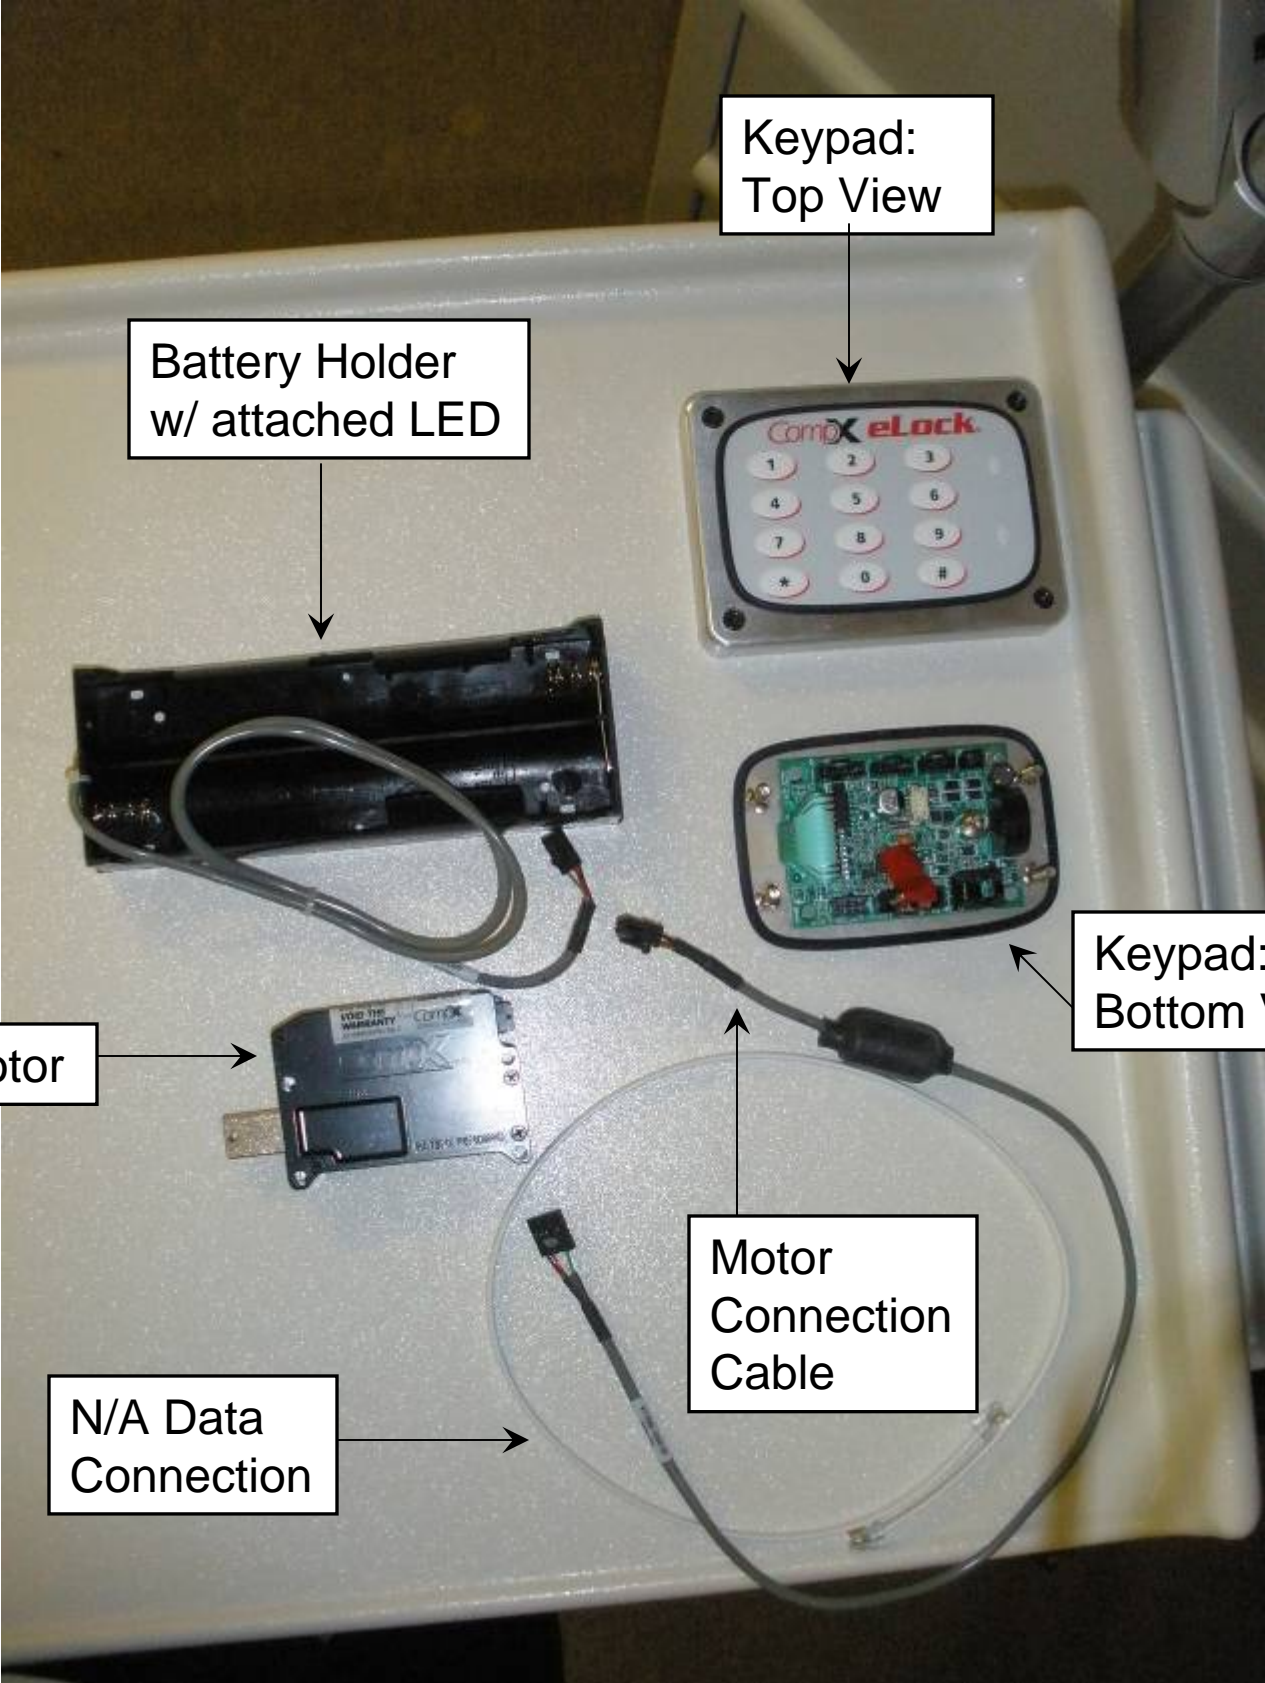

12949 Maurer Industrial Drive
St. Louis, Mo 63127
1 (888) 588-0081
(314) 843-4407

**Electronic Keyless Access
(L0570)**

Keypad:
Top View

Battery Holder
w/ attached LED

Keypad:
Bottom View

Motor

Motor
Connection
Cable

N/A Data
Connection

Keypad

Inside View of Cart

Motor Connection Cable (To Keypad)

Lockbar

Motor

Latch

Connecting Bolt

Inside View for eLock Override

Push Lock (Keyed)
Front View (Shown in Lock Position)

Override Actuator
(Shown in
Locked Position)

Actuator Extension

Actuator Bolt

Lockbar

Lockbar Guide

Override Actuator
(Shown in
Unlocked Position)