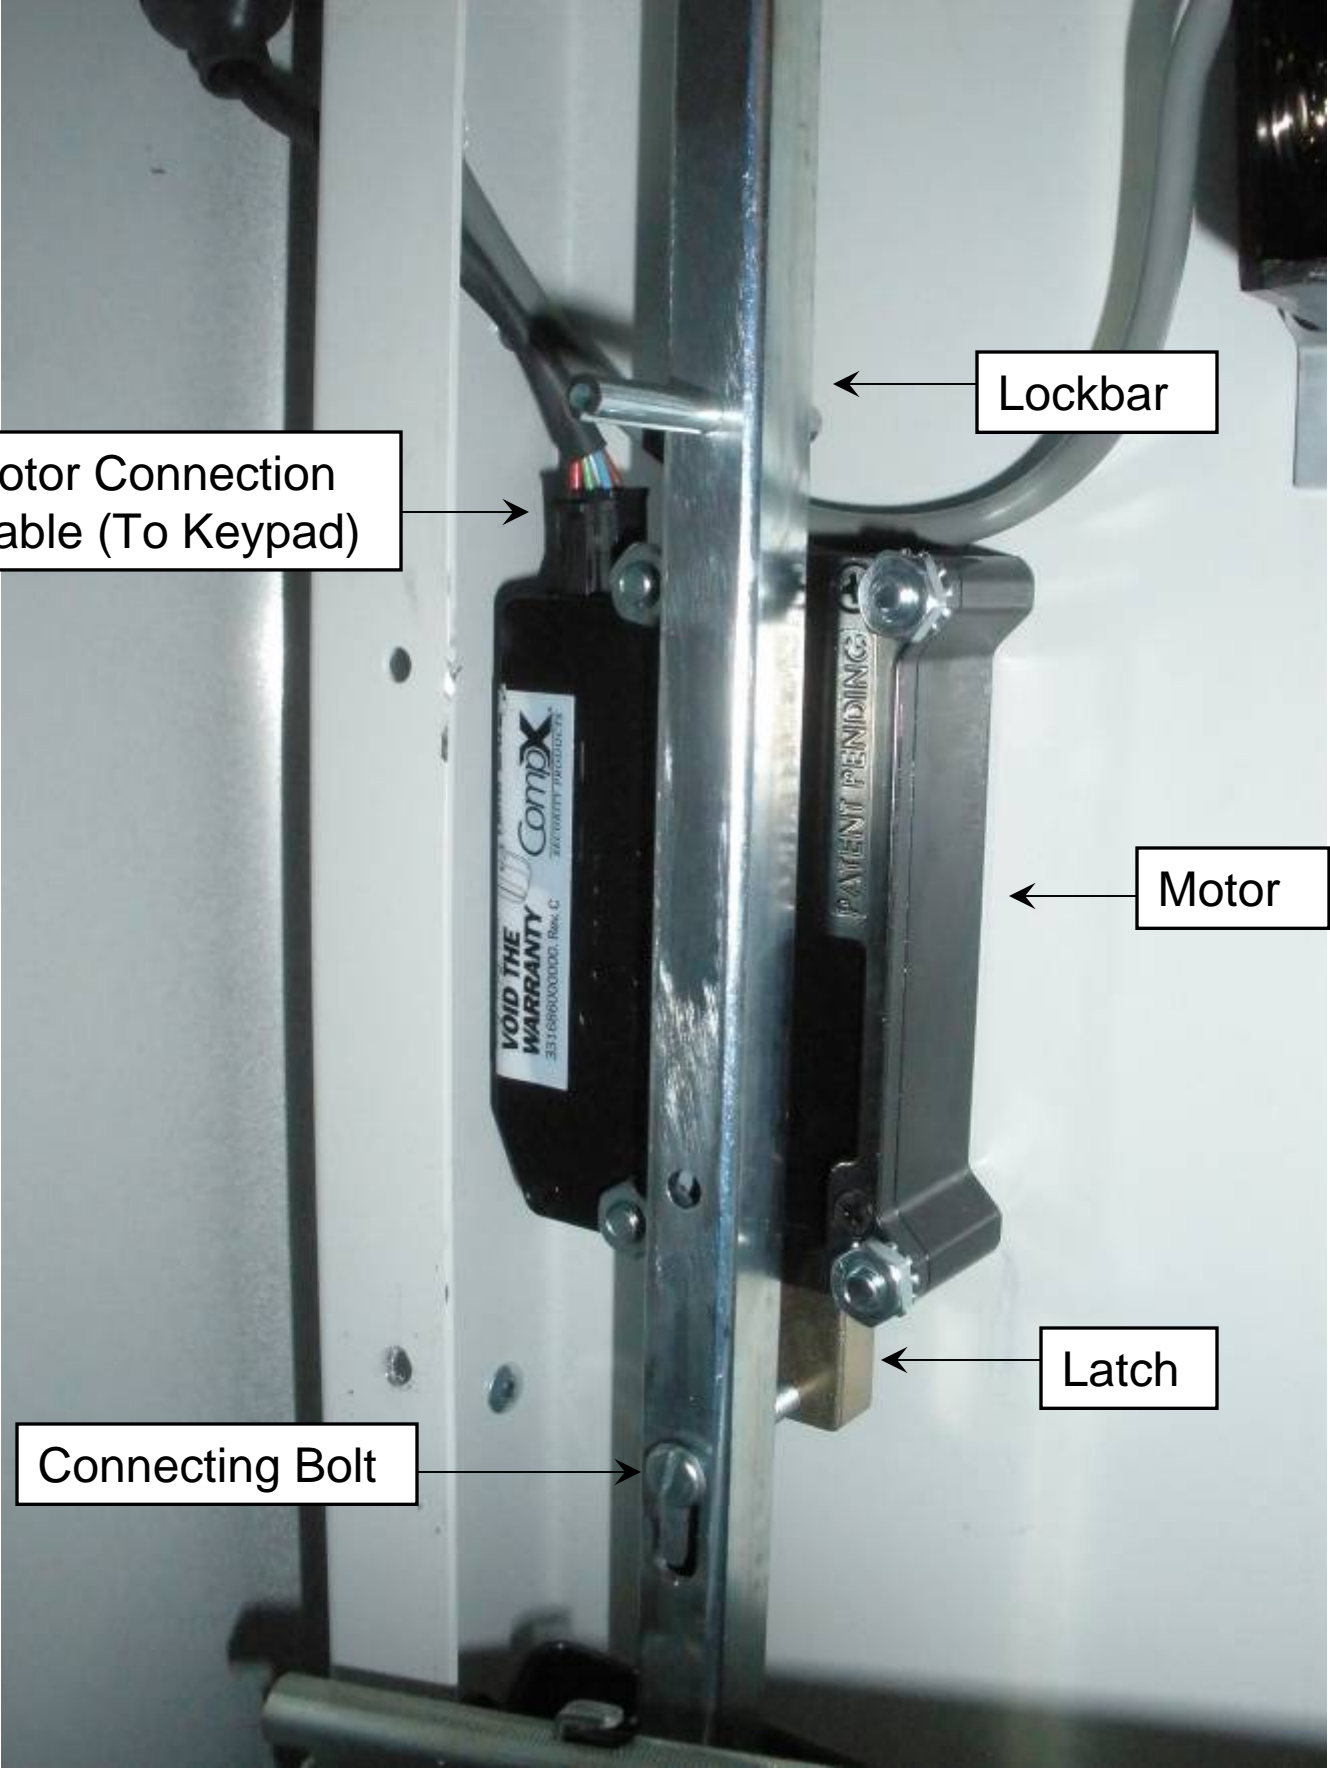

N/A Data
Connection

Keypad

Inside View of Cart

Motor Connection Cable (To Keypad)

Lockbar

Motor

Latch

Connecting Bolt

Inside View for eLock Override

Push Lock (Keyed)
Front View (Shown in Lock Position)

Override Actuator
(Shown in
Locked Position)

Actuator Extension

Actuator Bolt

Lockbar

Lockbar Guide

Override Actuator
(Shown in
Unlocked Position)