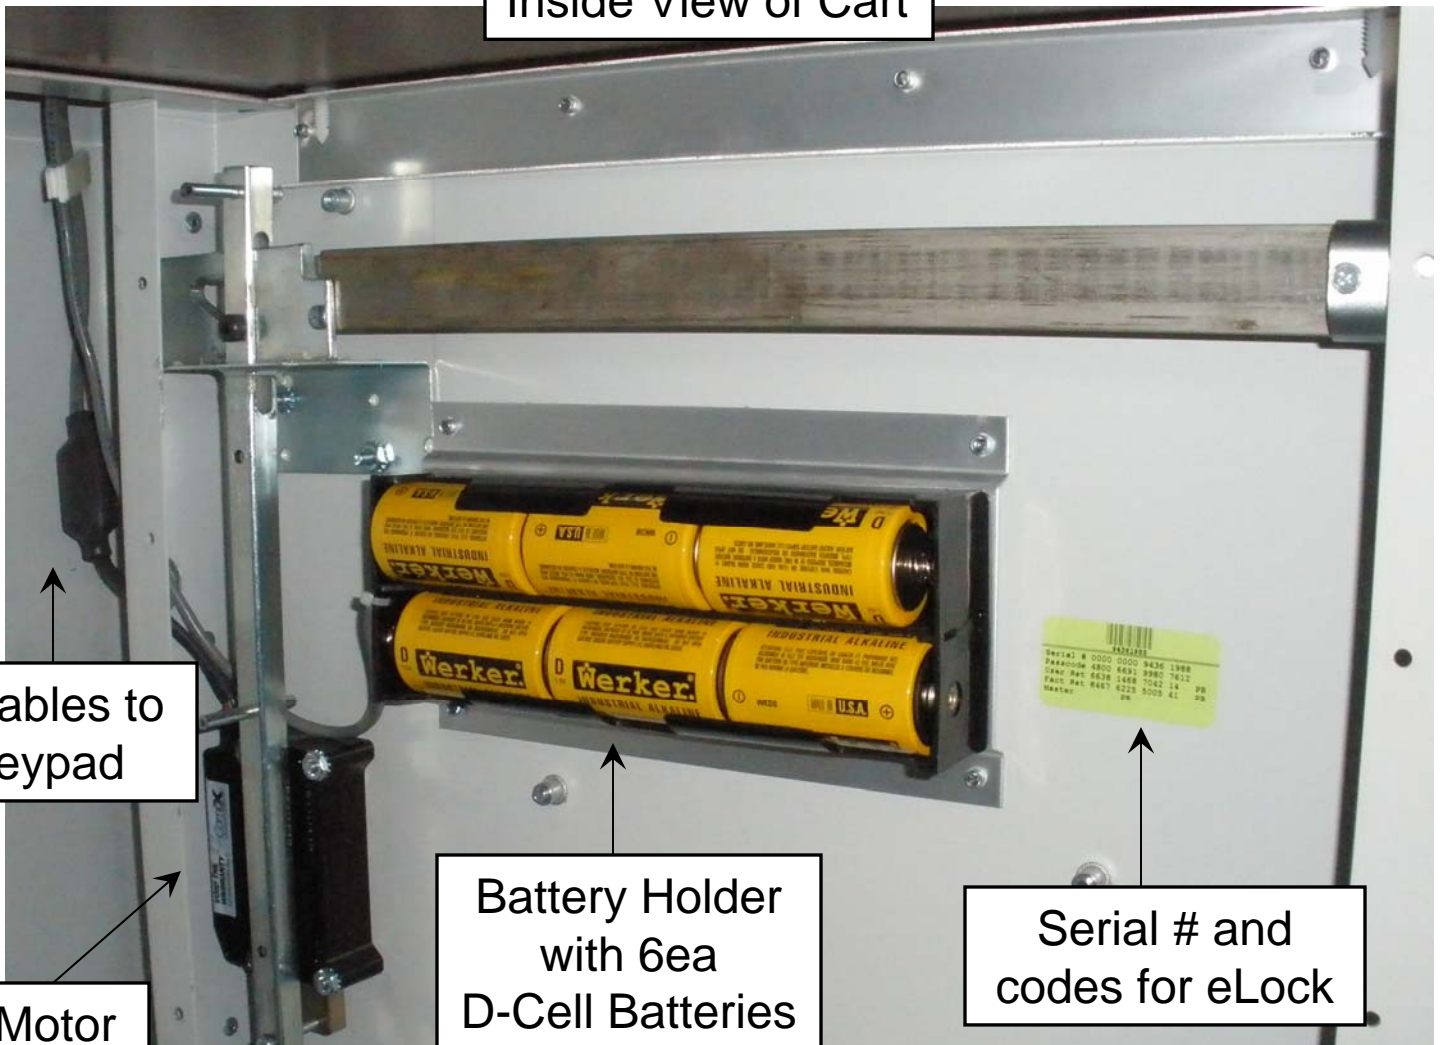

N/A Data
Connection

Keypad

Inside View of Cart

Motor Connection Cable (To Keypad)

Lockbar

Motor

Latch

Connecting Bolt

Inside View for eLock Override

Push Lock (Keyed)
Front View (Shown in Lock Position)

Override Actuator
(Shown in
Locked Position)

Actuator Extension

Actuator Bolt

Lockbar

Lockbar Guide

Override Actuator
(Shown in
Unlocked Position)