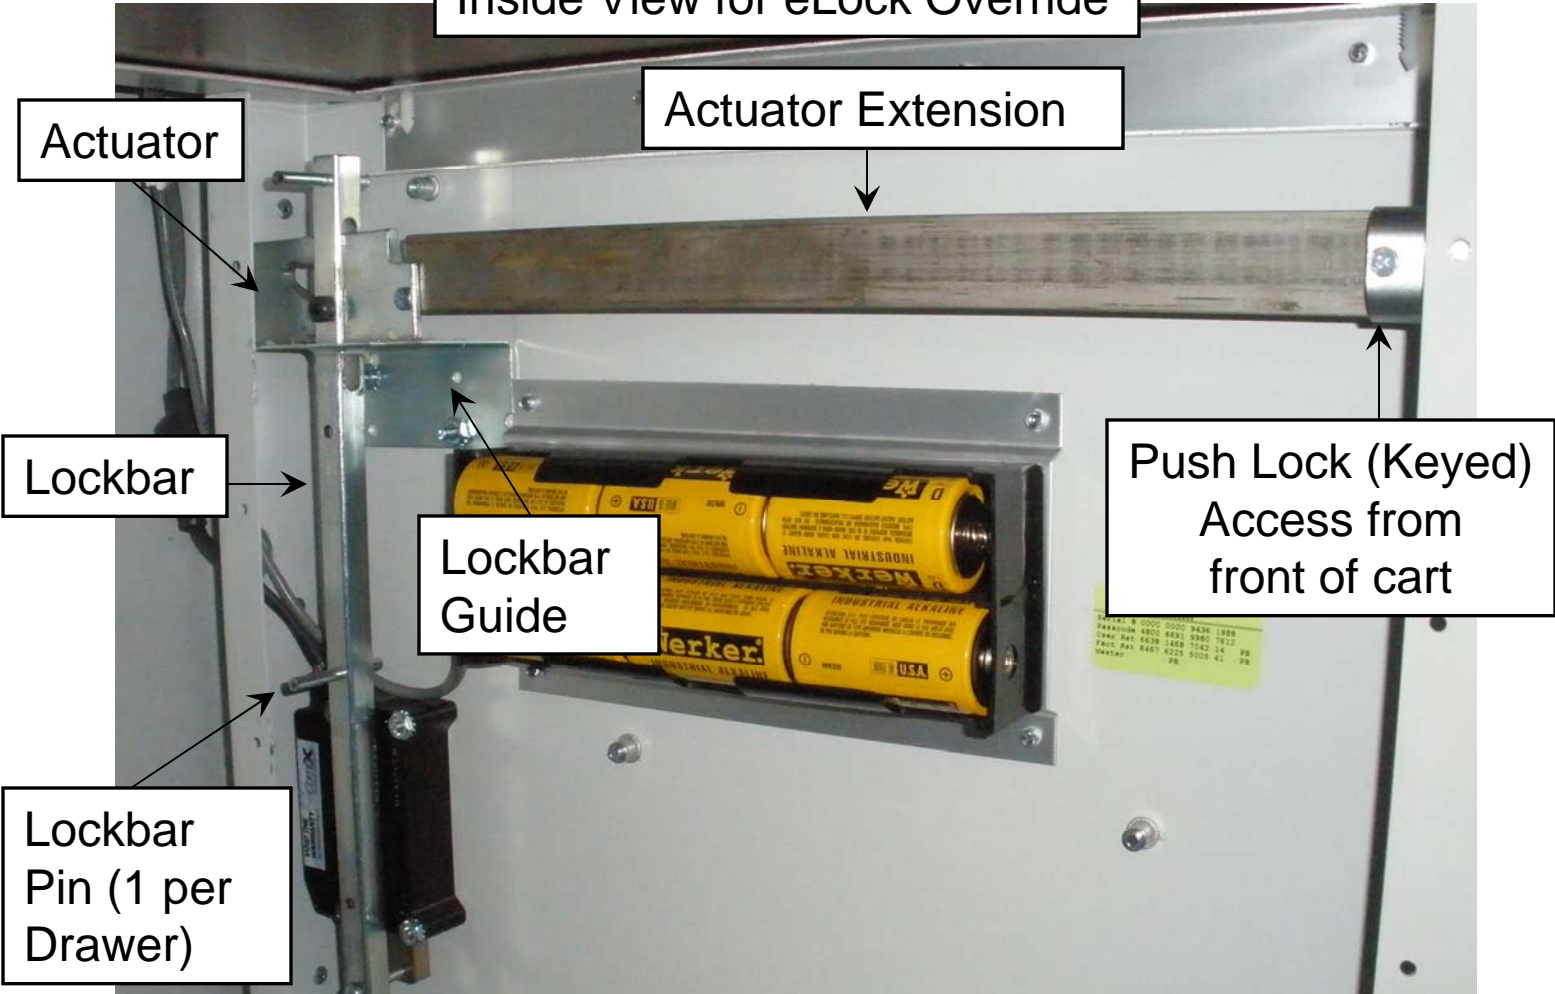

N/A Data
Connection

Keypad

Inside View of Cart

Motor Connection Cable (To Keypad)

Lockbar

Motor

Latch

Connecting Bolt

Inside View for eLock Override

Push Lock (Keyed)
Front View (Shown in Lock Position)

Override Actuator
(Shown in
Locked Position)

Actuator Extension

Actuator Bolt

Lockbar

Lockbar Guide

Override Actuator
(Shown in
Unlocked Position)