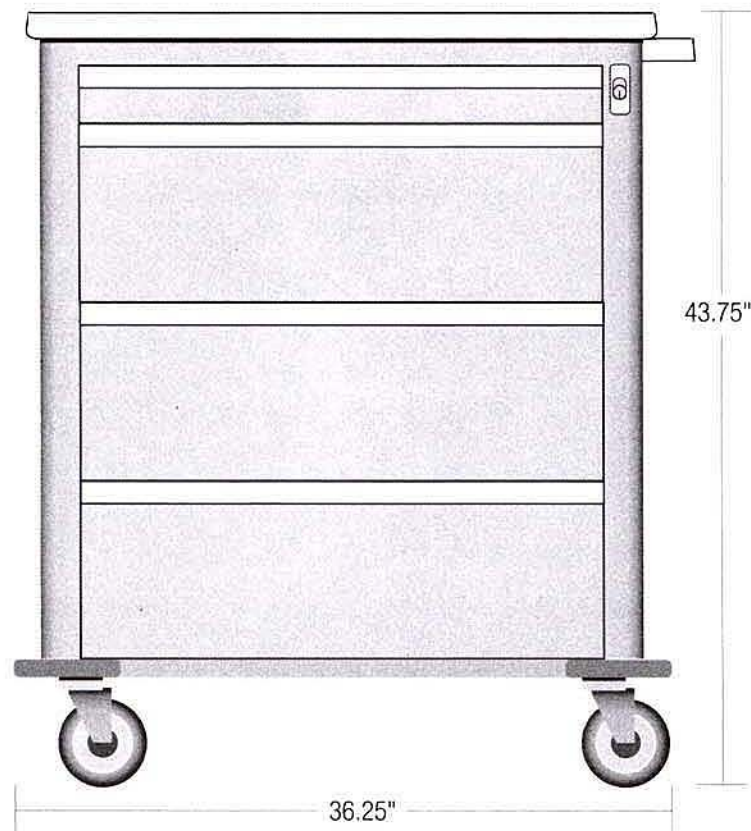

300PC

Capacity up to 300 Punch Cards

Cart Specifications

Cart Base 29" w x 23³/₄" d
 Work Surface Height . . . 40¹/₄" h
 Work Surface Area 26" x 19¹/₂"
 Slide-Out Extension 16" x 16¹/₂"

Drawer Specifications (inside dimensions)

1 Drawer 3¹/₄" h x 22" w x 17¹/₄" d
 2 Drawers 10¹/₈" h x 22" w x 17¹/₄" d
 1 Drawer 6⁵/₈" h x 22" w x 17¹/₄" d

400PC

Capacity up to 400 Punch Cards

Cart Specifications

Cart Base	36 ¹ / ₄ "w x 23 ³ / ₄ "d
Work Surface Height	40 ¹ / ₄ "h
Work Surface Area	33" x 19 ¹ / ₂ "
Slide-Out Extension	16" x 16 ¹ / ₂ "

Drawer Specifications (inside dimensions)

1 Drawer	3 ¹ / ₄ " h x 29 ¹ / ₄ " w x 17 ¹ / ₄ " d
2 Drawers	10 ¹ / ₈ " h x 29 ¹ / ₄ " w x 17 ¹ / ₄ " d
1 Drawer	6 ⁵ / ₈ " h x 29 ¹ / ₄ " w x 17 ¹ / ₄ " d

600PC

Capacity up to 600 Punch Cards

Cart Specifications

Cart Base 36¹/₄"w x 23³/₄"d
 Work Surface Height . . . 43³/₄"h
 Work Surface Area 33" x 19¹/₂"
 Slide-Out Extension 16" x 16¹/₂"

Drawer Specifications (inside dimensions)