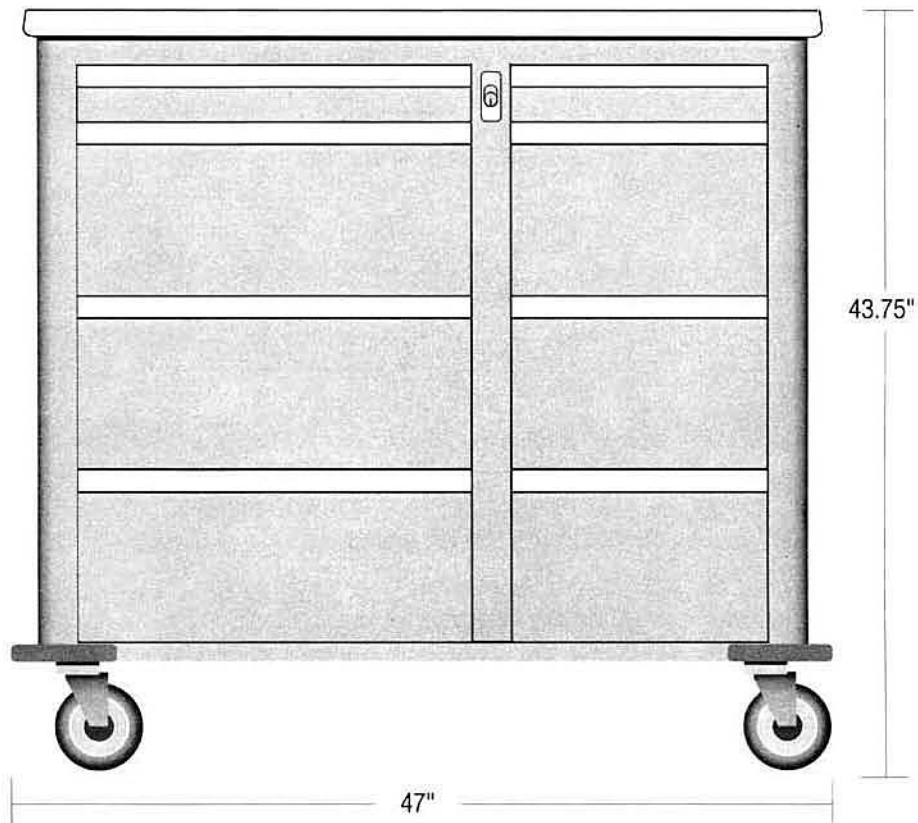

300PC

Capacity up to 300 Punch Cards

Cart Specifications

Cart Base 29" w x 23³/₄" d
 Work Surface Height . . . 40¹/₄" h
 Work Surface Area 26" x 19¹/₂"
 Slide-Out Extension 16" x 16¹/₂"

Drawer Specifications (inside dimensions)

Capacity up to 600 Punch Cards

Cart Specifications

Cart Base 36¹/₄"w x 23³/₄"d
 Work Surface Height . . . 43³/₄"h
 Work Surface Area 33" x 19¹/₂"
 Slide-Out Extension 16" x 16¹/₂"

Drawer Specifications (inside dimensions)

1 Drawer 3¹/₄" h x 29¹/₄" w x 17¹/₄" d
 3 Drawers 10¹/₈" h x 29¹/₄" w x 17¹/₄" d

450PC-XL

Capacity 450+ Punch Cards

Cart Specifications

Cart Base 47" w x 23³/₄" d
 Work Surface Height . . . 40¹/₄" h
 Work Surface Area 43" x 19¹/₂"
 Slide-Out Extension Optional

600PC-XL

Capacity 600+ Punch Cards

Cart Specifications

Cart Base	47" w x 23 ³ / ₄ " d
Work Surface Height	43 ³ / ₄ " h
Work Surface Area	43" x 19 ¹ / ₂ "
Slide-Out Extension	Optional

Drawer Specifications (inside dimensions)