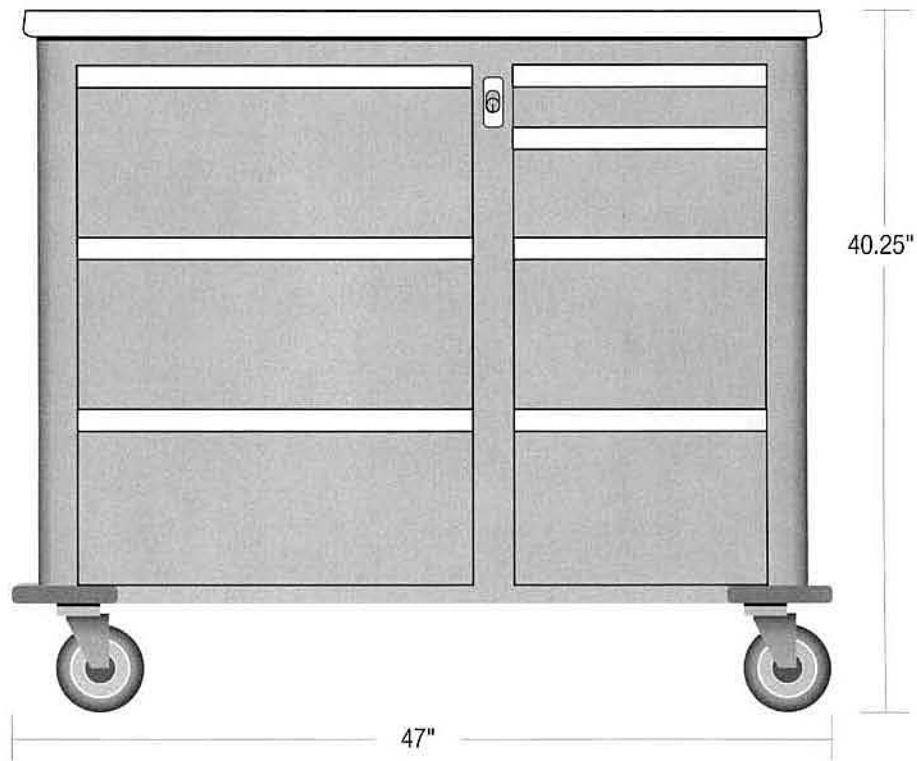

300PC

Capacity up to 300 Punch Cards

Cart Specifications

Cart Base 29" w x 23³/₄" d
 Work Surface Height . . . 40¹/₄" h
 Work Surface Area 26" x 19¹/₂"
 Slide-Out Extension 16" x 16¹/₂"

Drawer Specifications (inside dimensions)

Drawer Specifications (inside dimensions)

1 Drawer	3 ¹ / ₄ " h x 29 ¹ / ₄ " w x 17 ¹ / ₄ " d
2 Drawers	10 ¹ / ₈ " h x 29 ¹ / ₄ " w x 17 ¹ / ₄ " d
1 Drawer	6 ⁵ / ₈ " h x 29 ¹ / ₄ " w x 17 ¹ / ₄ " d

600PC

Capacity up to 600 Punch Cards

Cart Specifications

Cart Base 36¹/₄"w x 23³/₄"d
 Work Surface Height . . . 43³/₄"h
 Work Surface Area 33" x 19¹/₂"
 Slide-Out Extension 16" x 16¹/₂"

Drawer Specifications (inside dimensions)

1 Drawer 3¹/₄" h x 29¹/₄" w x 17¹/₄" d
 3 Drawers 10¹/₈" h x 29¹/₄" w x 17¹/₄" d

450PC-XL

Capacity 450+ Punch Cards

Cart Specifications

Cart Base 47" w x 23³/₄" d
 Work Surface Height . . . 40¹/₄" h
 Work Surface Area 43" x 19¹/₂"
 Slide-Out Extension Optional