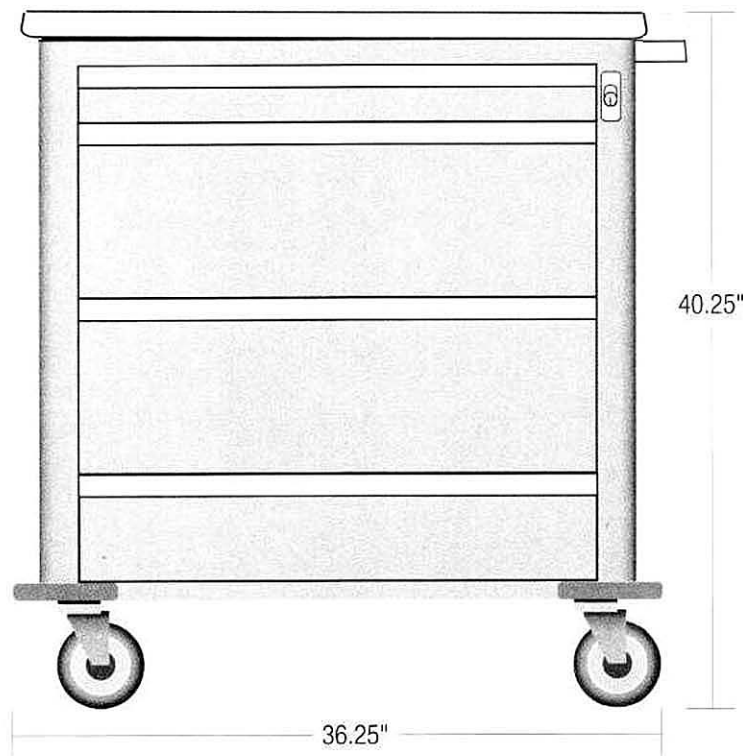

300PC

Capacity up to 300 Punch Cards

Cart Specifications

Cart Base 29" w x 23³/₄" d
 Work Surface Height . . . 40¹/₄" h
 Work Surface Area 26" x 19¹/₂"
 Slide-Out Extension 16" x 16¹/₂"

Drawer Specifications (inside dimensions)

1 Drawer 3¹/₄" h x 22" w x 17¹/₄" d
 2 Drawers 10¹/₈" h x 22" w x 17¹/₄" d
 1 Drawer 6⁵/₈" h x 22" w x 17¹/₄" d

400PC

Capacity up to 400 Punch Cards

Cart Specifications

Cart Base	36 ¹ / ₄ "w x 23 ³ / ₄ "d
Work Surface Height	40 ¹ / ₄ "h
Work Surface Area	33" x 19 ¹ / ₂ "
Slide-Out Extension	16" x 16 ¹ / ₂ "

Drawer Specifications (inside dimensions)

1 Drawer	3 ¹ / ₄ " h x 29 ¹ / ₄ " w x 17 ¹ / ₄ " d
2 Drawers	10 ¹ / ₈ " h x 29 ¹ / ₄ " w x 17 ¹ / ₄ " d
1 Drawer	6 ⁵ / ₈ " h x 29 ¹ / ₄ " w x 17 ¹ / ₄ " d

600PC

Capacity up to 600 Punch Cards

Cart Specifications

Cart Base 36¹/₄"w x 23³/₄"d
 Work Surface Height . . . 43³/₄"h
 Work Surface Area 33" x 19¹/₂"
 Slide-Out Extension 16" x 16¹/₂"

Drawer Specifications (inside dimensions)