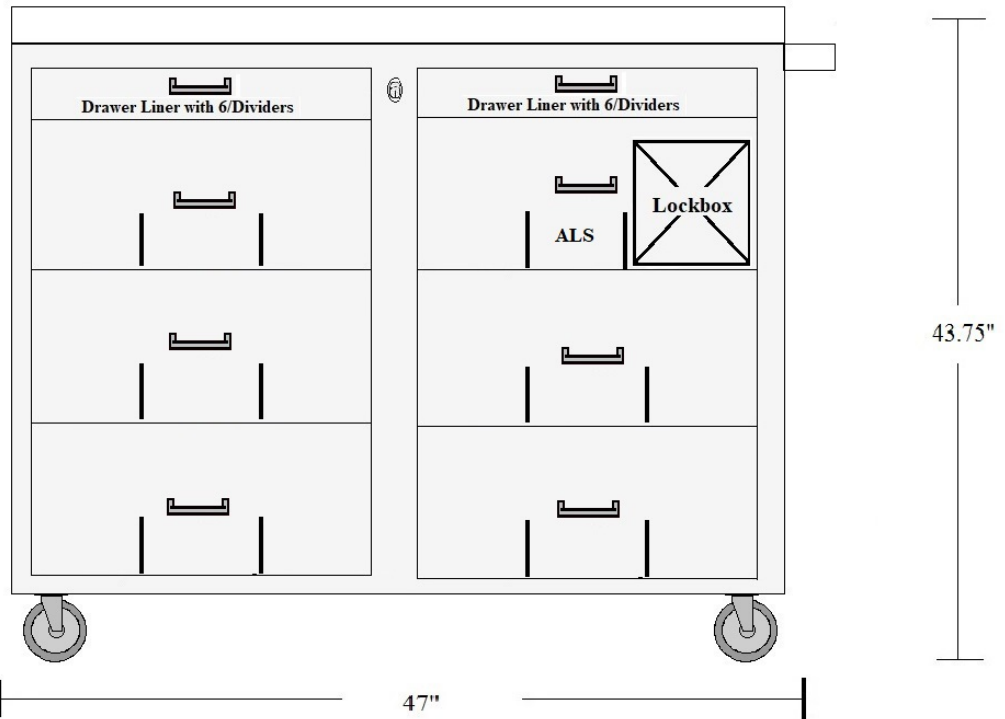

Drawer Specifications (inside dimensions)

3 Drawers 10¹/₈" h x 22" w x 17¹/₄" d
 1 Drawer 3¹/₄" h x 14³/₄" w x 17¹/₄" d
 1 Drawer 6⁵/₈" h x 14³/₄" w x 17¹/₄" d
 2 Drawers 10¹/₈" h x 14³/₄" w x 17¹/₄" d

600PC-XL

Capacity 600+ Punch Cards

Cart Specifications

Cart Base	47" w x 23 ³ / ₄ " d
Work Surface Height	43 ³ / ₄ " h
Work Surface Area	43" x 19 ¹ / ₂ "
Slide-Out Extension	Optional

Drawer Specifications (inside dimensions)

1 Drawer	3 ¹ / ₄ " h x 22" w x 17 ¹ / ₄ " d
3 Drawers	10 ¹ / ₈ " h x 22" w x 17 ¹ / ₄ " d
1 Drawer	3 ¹ / ₄ " h x 14 ³ / ₄ " w x 17 ¹ / ₄ " d
3 Drawers	10 ¹ / ₈ " h x 14 ³ / ₄ " w x 17 ¹ / ₄ " d

900PC

Capacity - 900 Punch Cards

Cart Specifications

Cart Base 47" w x 23 3/4" d
 Overall Height 45 1/8" h
 Worksurface Height 43 3/4" h
 Worksurface Area 43" x 19 1/2"
 Slide-Out Extension 16" x 16 1/2"

Drawer Specifications (Inside Dimensions)