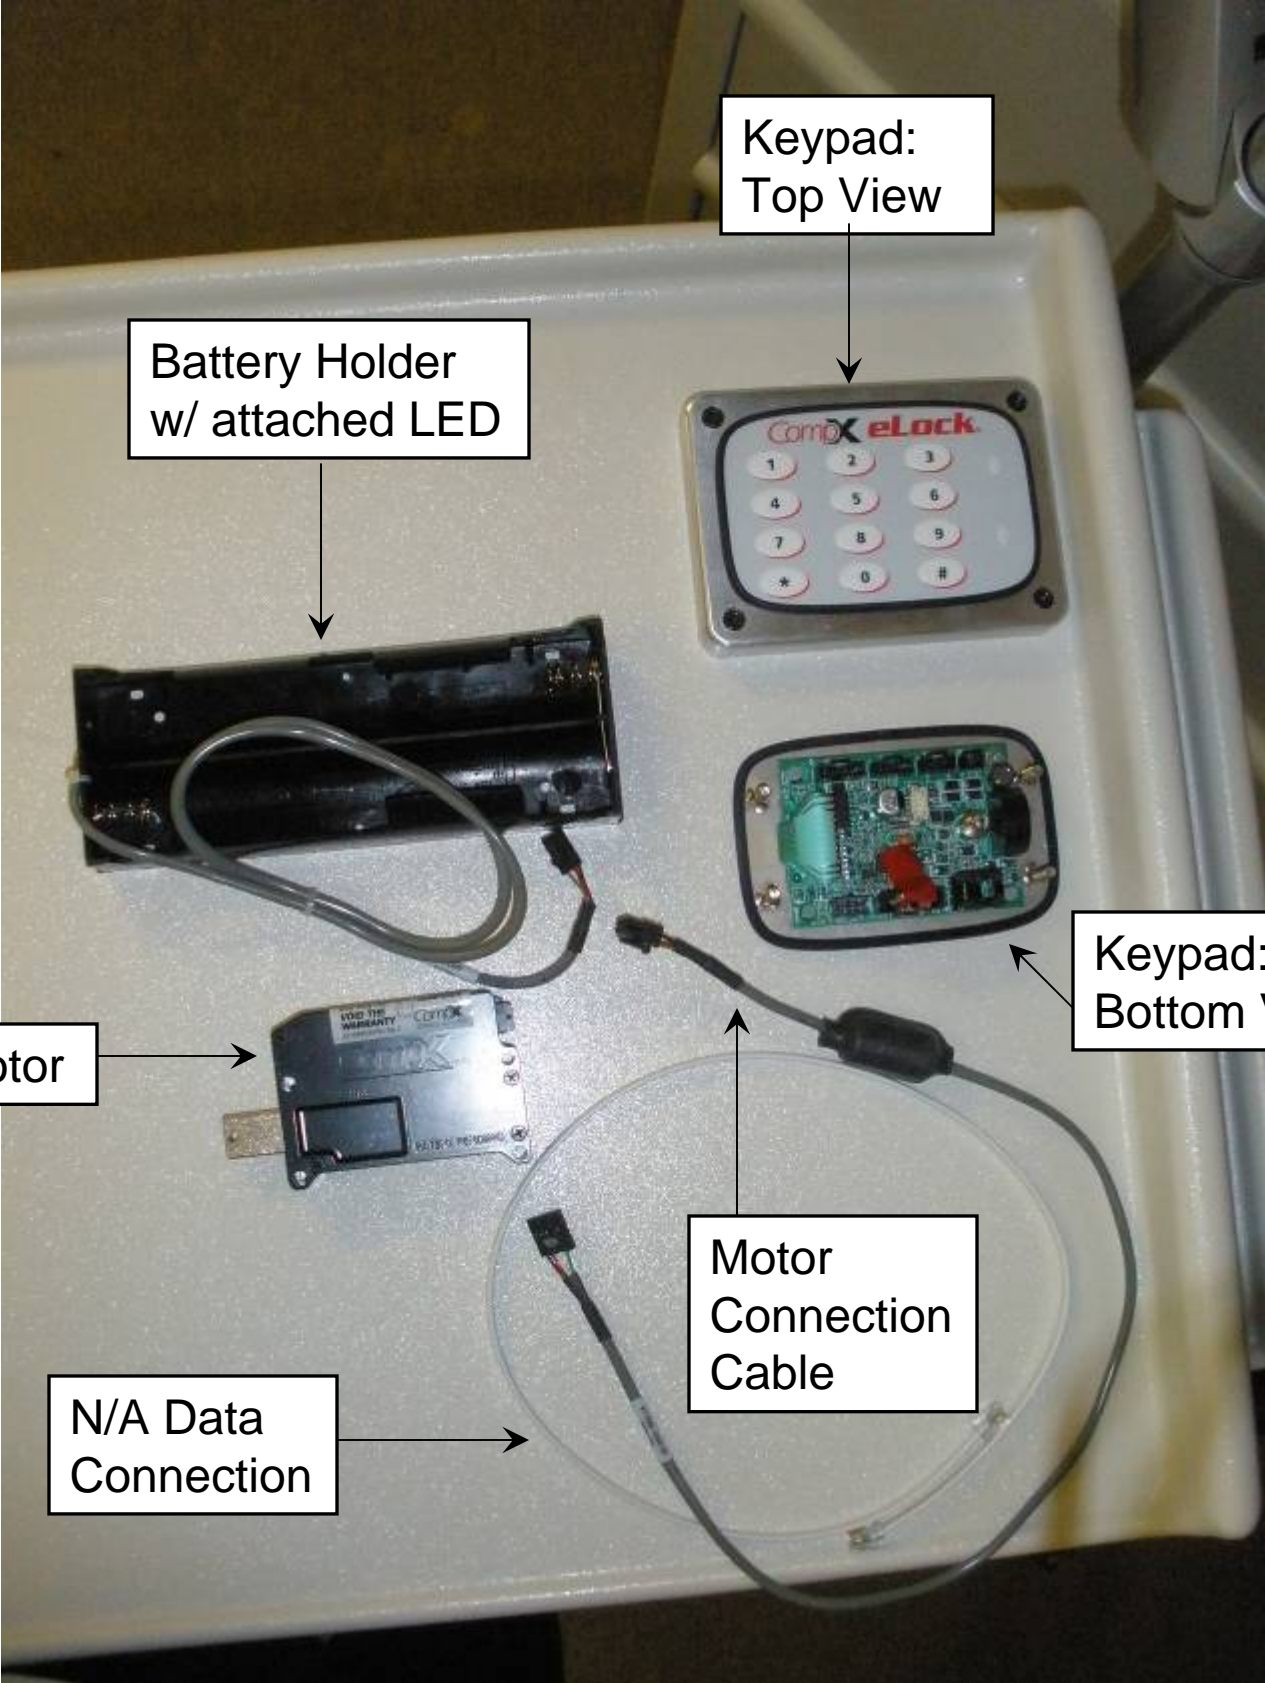

12955 Maurer Industrial Drive
St. Louis, Mo 63127
1 (888) 588-0081
(314) 843-4407

**Electronic Keyless Access
(L0570)**

Keypad:
Top View

Battery Holder
w/ attached LED

Keypad:
Bottom View

Motor

Motor
Connection
Cable

N/A Data
Connection

Keypad

Inside View of Cart

Inside View for eLock Override

Push Lock (Keyed)
Front View
(Shown in Lock Position)

Override Actuator
(Shown in
Locked Position)

Actuator Extension

Actuator Bolt

Lockbar

Lockbar Guide

Override Actuator
(Shown in
Unlocked Position)